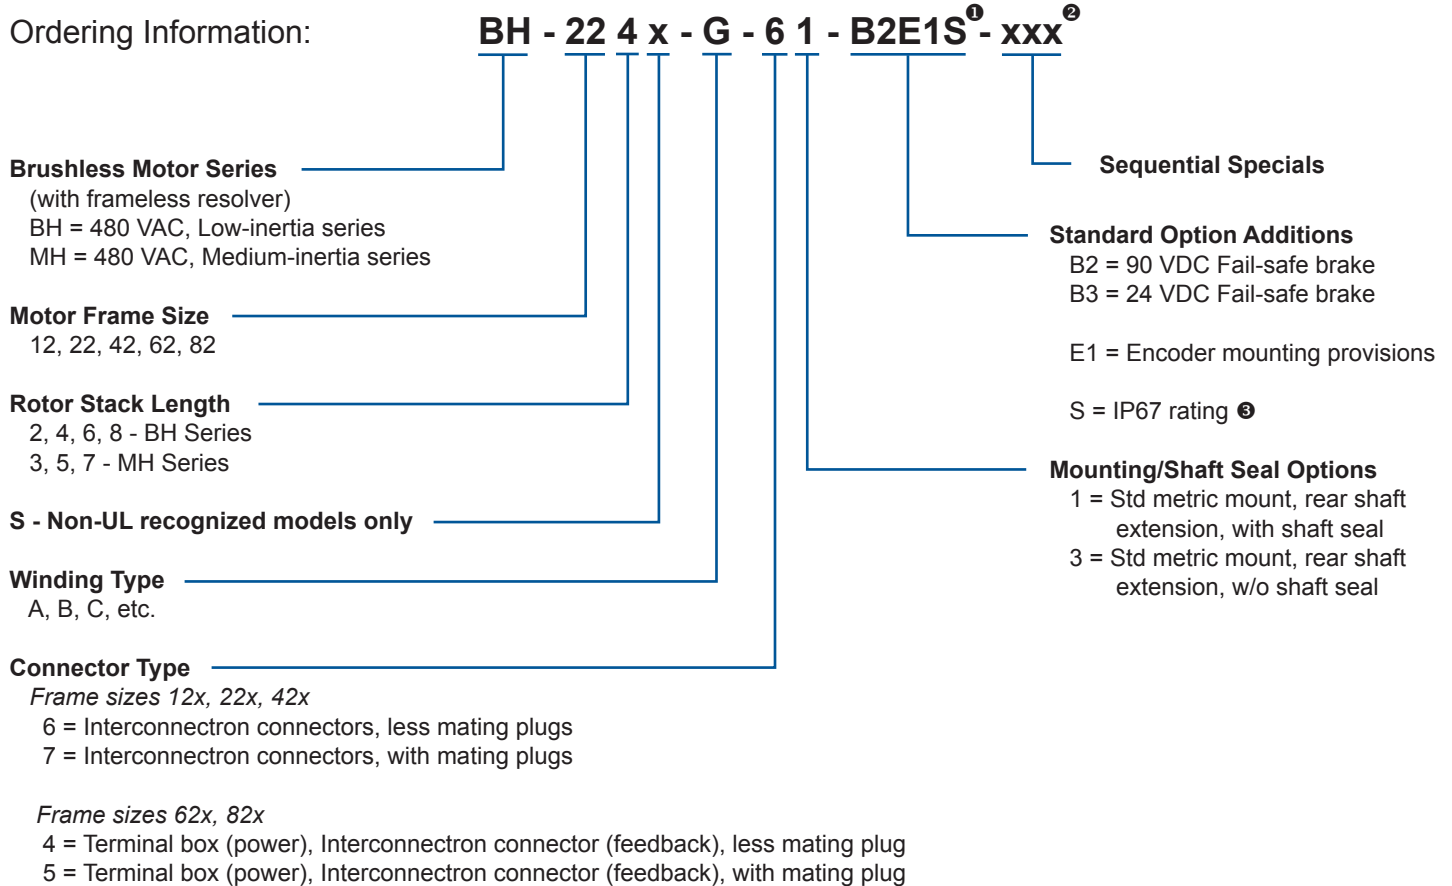

BH & MH Series Brushless Servomotors

Notes:

- ① Omit when no standard option additions are used
- ② Omit if not special
- ③ Requires shaft seal. Models 62x and 82x are IP67 except for PG21 & 36 fittings.